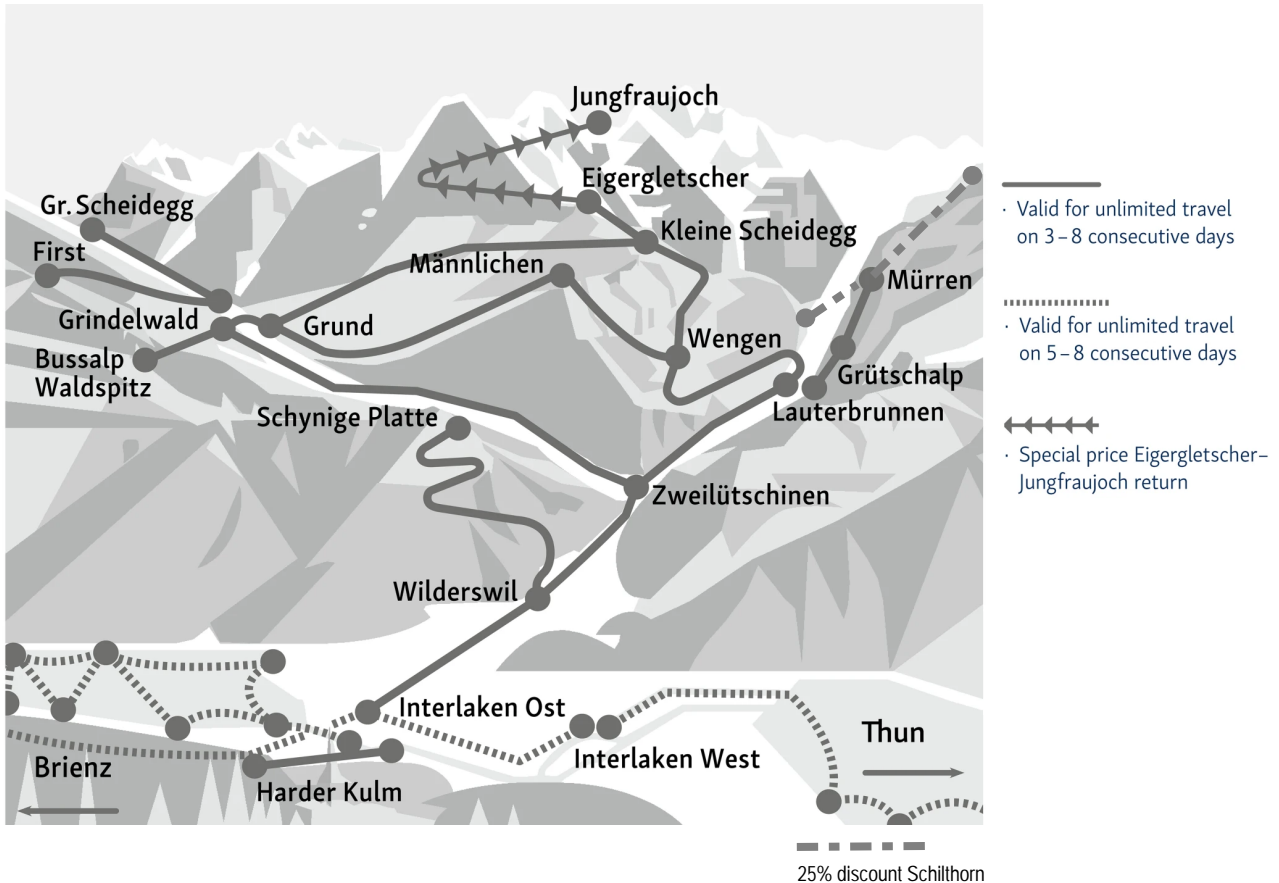

# JUNGFRAU TRAVEL PASS

2020

## Area of validity Jungfrau Travel Pass

### Route

-  Interlaken Ost - Lauterbrunnen and Grindelwald
-  Lauterbrunnen - Kleine Scheidegg - Grindelwald
-  Kleine Scheidegg - Eigergletscher
-  Eiger Glacier - Jungfrauoch - Top of Europe (with connecting ticket)
-  Lauterbrunnen - Grütschalp
-  Grütschalp - Winteregg - Mürren
-  Ortsbus Grindelwald

### Only with the Jungfrau Travel Pass 5–8 days including:

-  Interlaken Ost - Interlaken West
-  Boat journey on Lakes Thun and Brienz
-  Interlaken Ost - Brienz