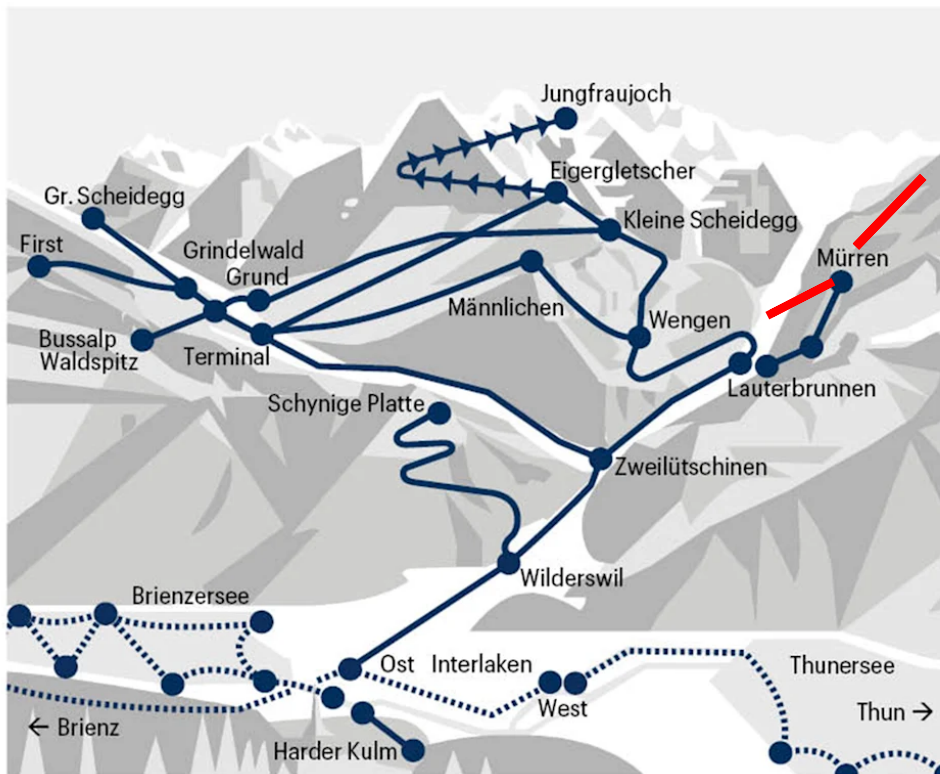

# JUNGFRAU TRAVEL PASS

2021

## Area of validity Jungfrau Travel Pass

Valid for unlimited travel on 3–8 consecutive days

Valid for unlimited travel on 5–8 consecutive days

Special price Eigerletscher–Jungfrauoch return

25% discount Stechelberg - Mürren - Schilthorn