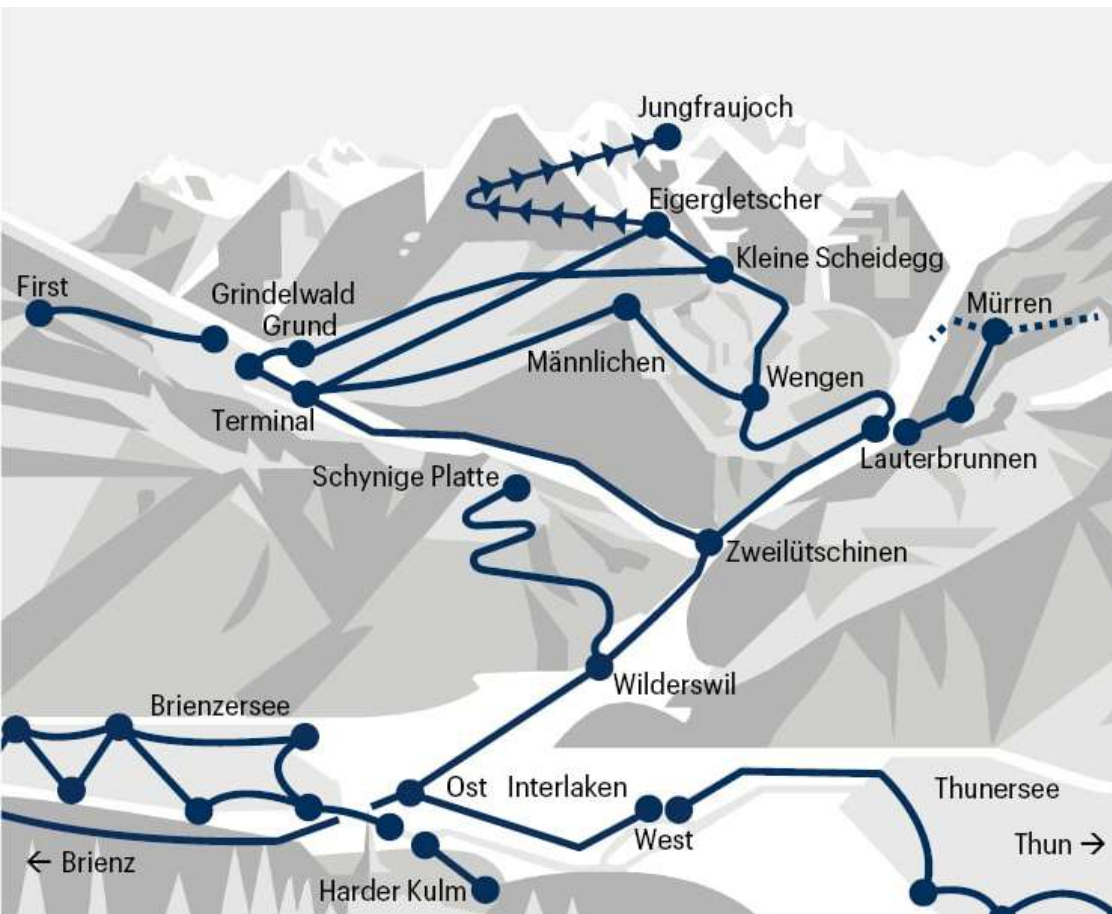

JUNGFRAU TRAVEL PASS

2021

Area of validity Jungfrau Travel Pass

Valid for unlimited travel on 3–8 consecutive days

Special price Eigergletscher–Jungfrauoch return

Special price Schilhorn

25% discount Stechelberg - Müren - Schilhorn