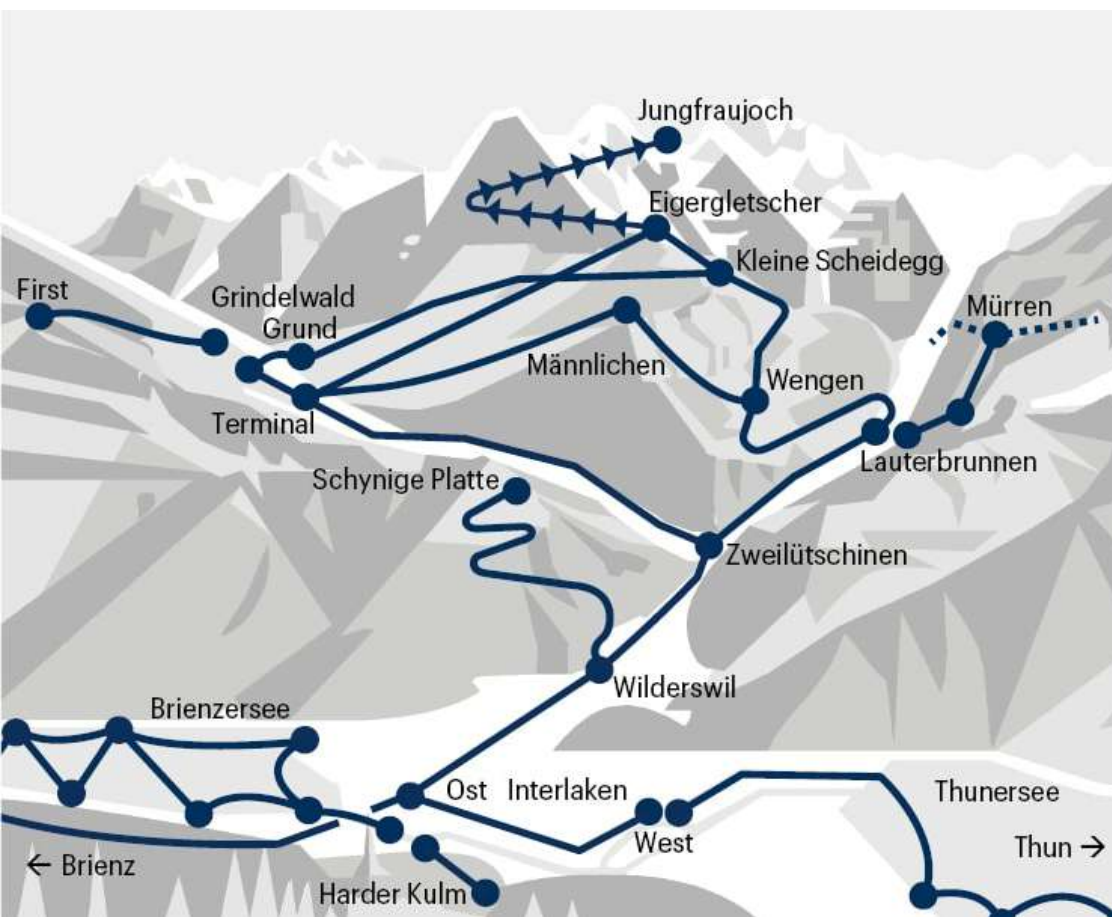

# JUNGFRAU TRAVEL PASS

2022

## Area of validity Jungfrau Travel Pass

Valid for unlimited travel on 3–8 consecutive days

Special price  
Eigergletscher–Jungfrauoch return

Special price Schilthorn

25% discount Stechelberg - Mürren - Schilthorn